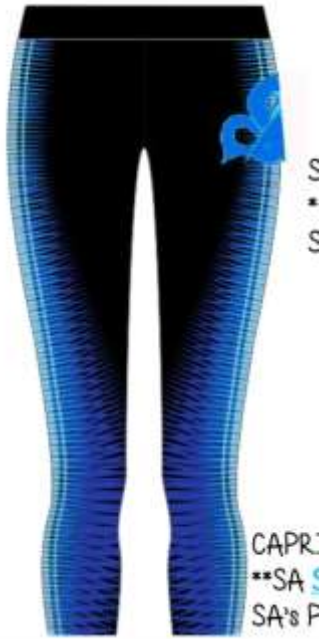

CAPRI

BRA TOP

SHORTS

COVER UP VEST

TANK

WHITE OR BLACK