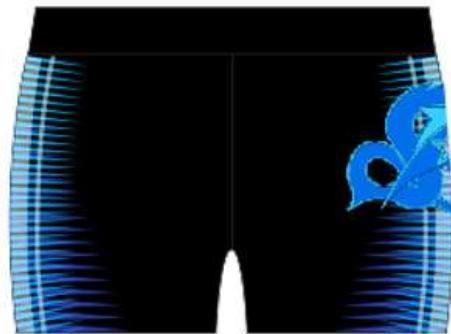

CAPRI

BRA TOP

SHORTS

COVER UP VEST

TANK

WHITE OR BLACK